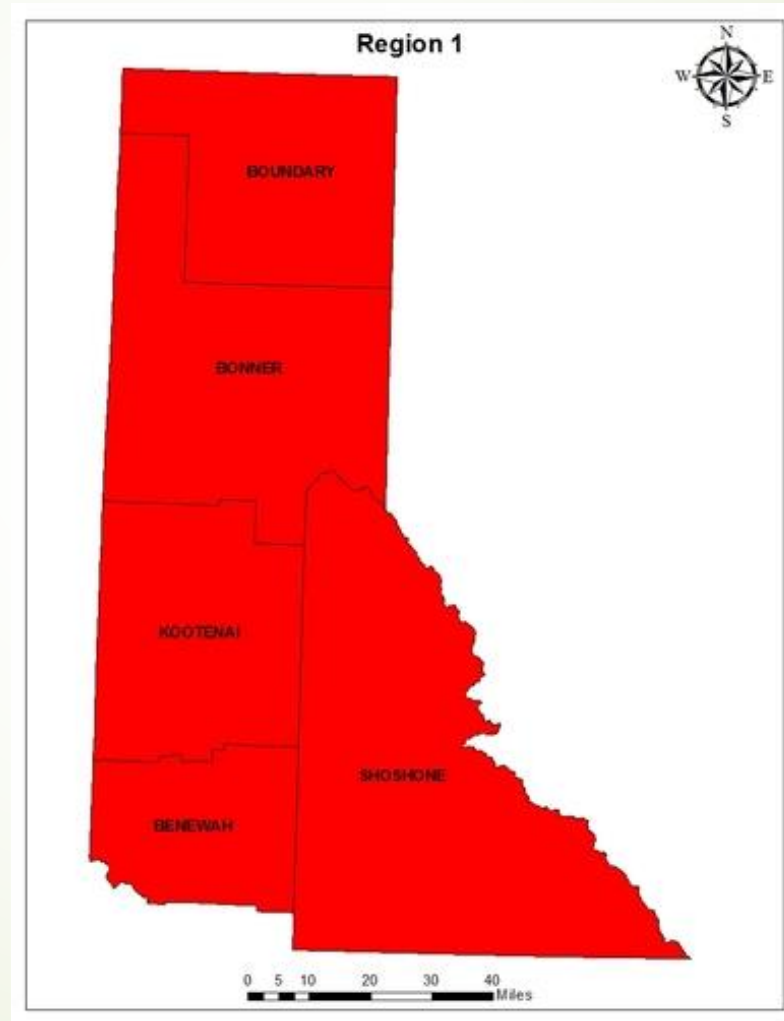

Region 1 - EDRR Update

Boundary County

- Rush Skeletonweed
- Whitetop (Hoary Cress)
- Scotch Thistle

- Recent addition

- Large Knotweeds

- Hounstongue

- Bio-Controls

Bonner County

- [Scotch] Brooms
- Large Knotweeds
- Yellow Flag Iris ↑
 - Recent addition

- Scotch Thistle* ↓
- Tansy Ragwort** ↓
- Leafy Spurge*- ✗
 - eradicated

Kootenai County

▶ Puncturvine, Houndstongue

- ▶ Nearly eradicated Puncturvine from one site

▶ Leafy Spurge

Shoshone County

- ▶ Blueweed (Viper's Bugloss) ←→
- ▶ Tributary to the Coeur d'Alene River

Benewah County